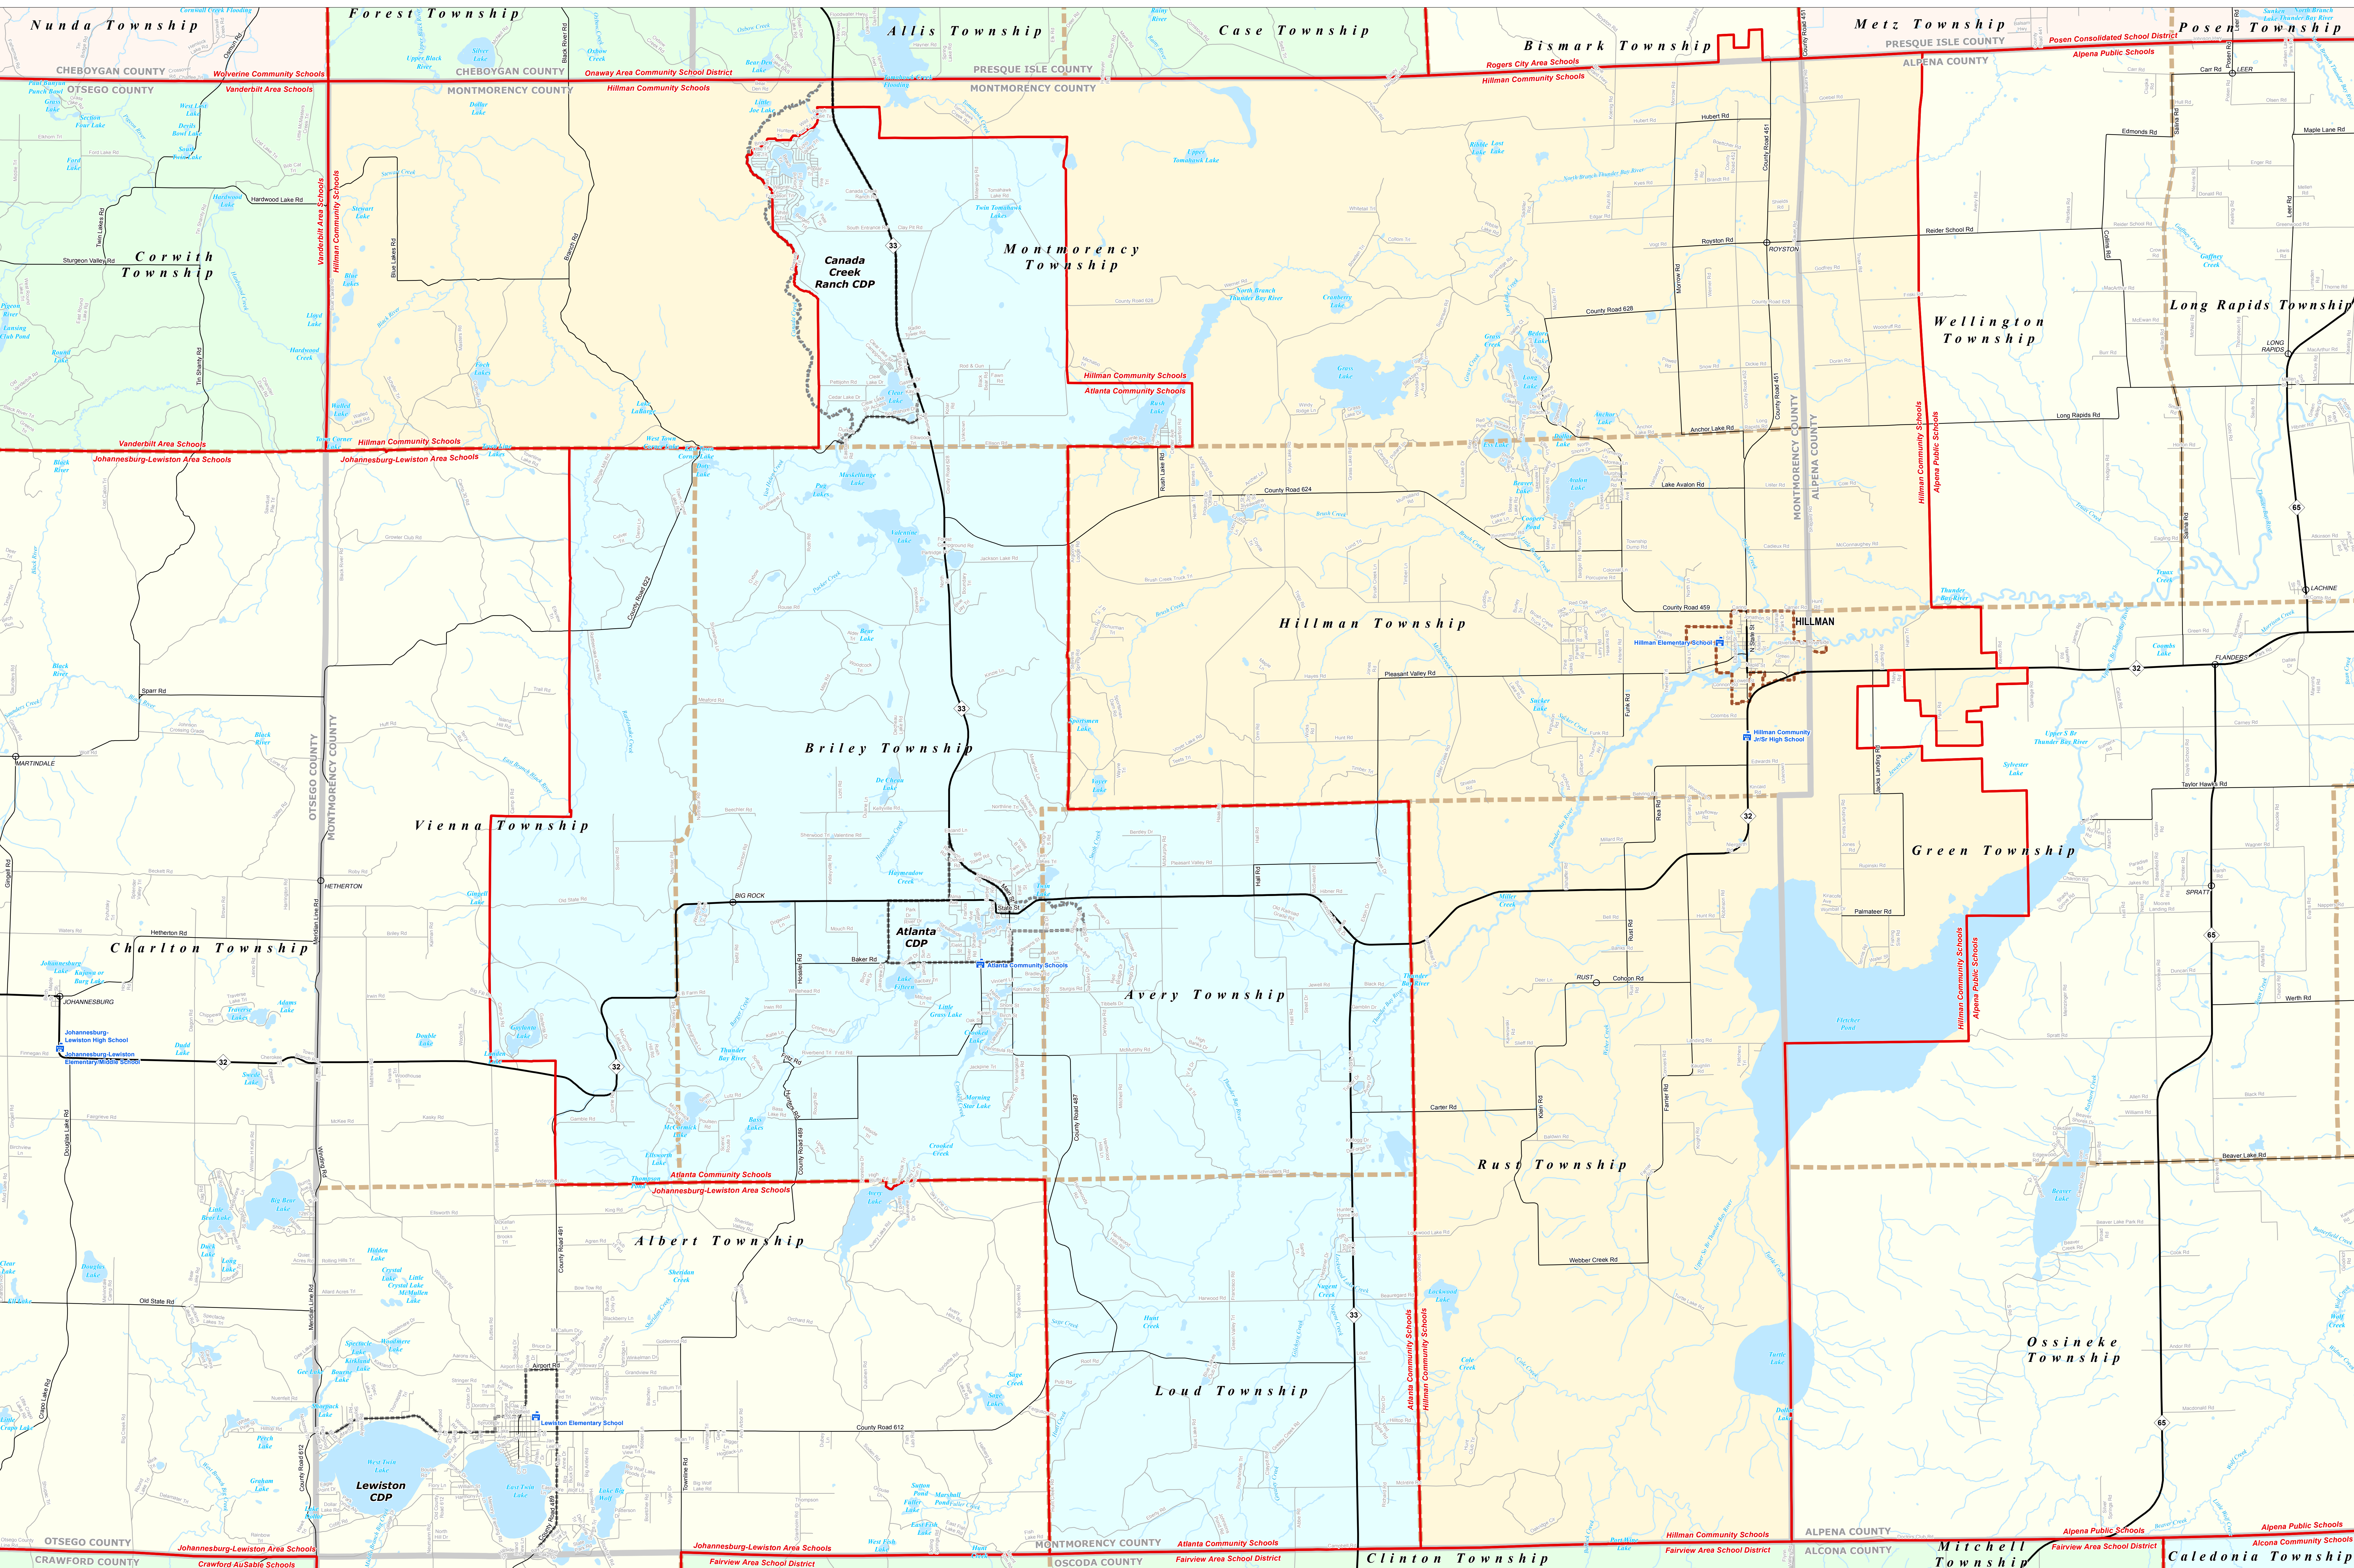

HILLMAN COMMUNITY SCHOOLS

Alpena-Montmorency-Alcona ESD

0 0.25 0.5 1 Miles

All information presented in this publication is in the public domain and may be reproduced, reprinted, and redistributed as desired.

Legend	
School District	School
County	Water Feature
City	River, Stream, or Drain
Township	Freeway
Village	Highway
Census Designated Place	Primary Road
School District	Local Road
School District	Railroad